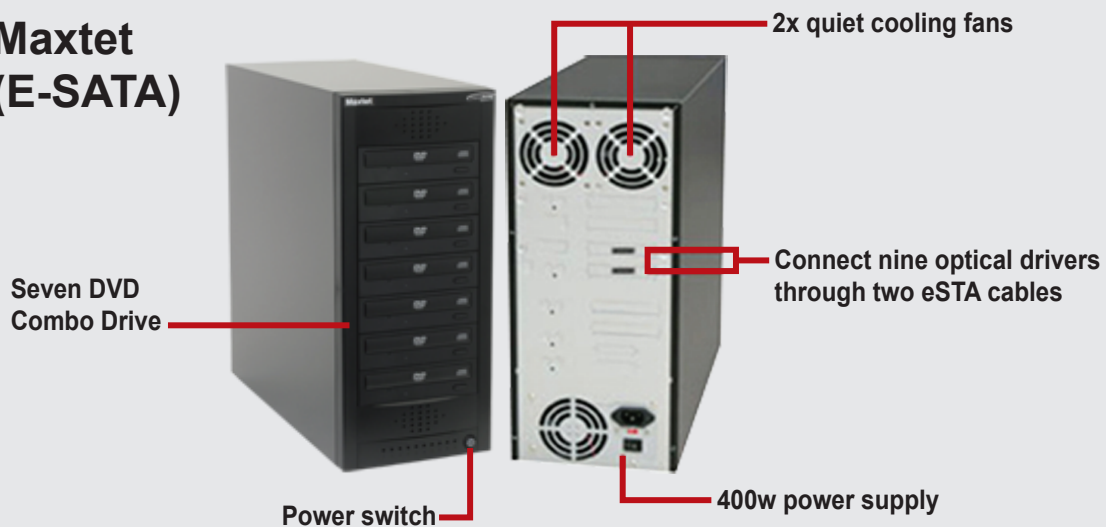

E-SATA attached CD / DVD Loader

Up to 9 DVD drives for fast, simultaneous disc loading and direct data access

Low Cost

The Maxtet is the least expensive way to share a few CD/DVDs

Supports Blu-Ray Drives

The PrimeArray Maxtet is the simplest way to share and load CD/DVDs. The Maxtet XT is more than 10X faster than its predecessor - and the most highly efficient way to load CD/DVDs into a server or individual workstation.

Maxtet (E-SATA)

FEATURES

- Access 9 DVD-RRW drives at the same time
- Connect to computer via 2 eSATA ports (ible).
- Great for simultaneous DVD or CD duplication and recording or drive sharing over the network.
- Support copying of CD, DVD, DVD dual layer
- High speed 22X SATA DVD target drive for maximum throughput
- 110/240V universal power supply for worldwide use